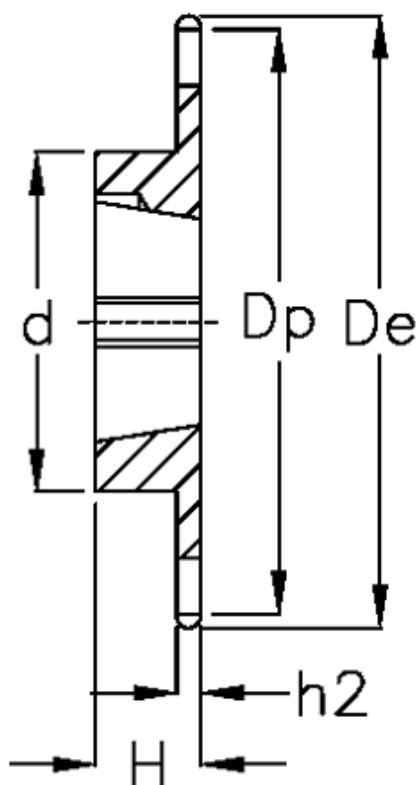

Article number: 616031009019

Description: Taperbored sprocket 20 B-1 Z=19 simplex
for bushing 2517

Measures

C	= 3.5
d	= 108
De	= 208.1
Dp	= 192.91
For bush	= 2517
For chain size	= 1 1/4" x 3/4"
For chain type	= 20 B-1
H	= 45

h1	= 18.5
Material	= Stål
Number of teeth	= 19